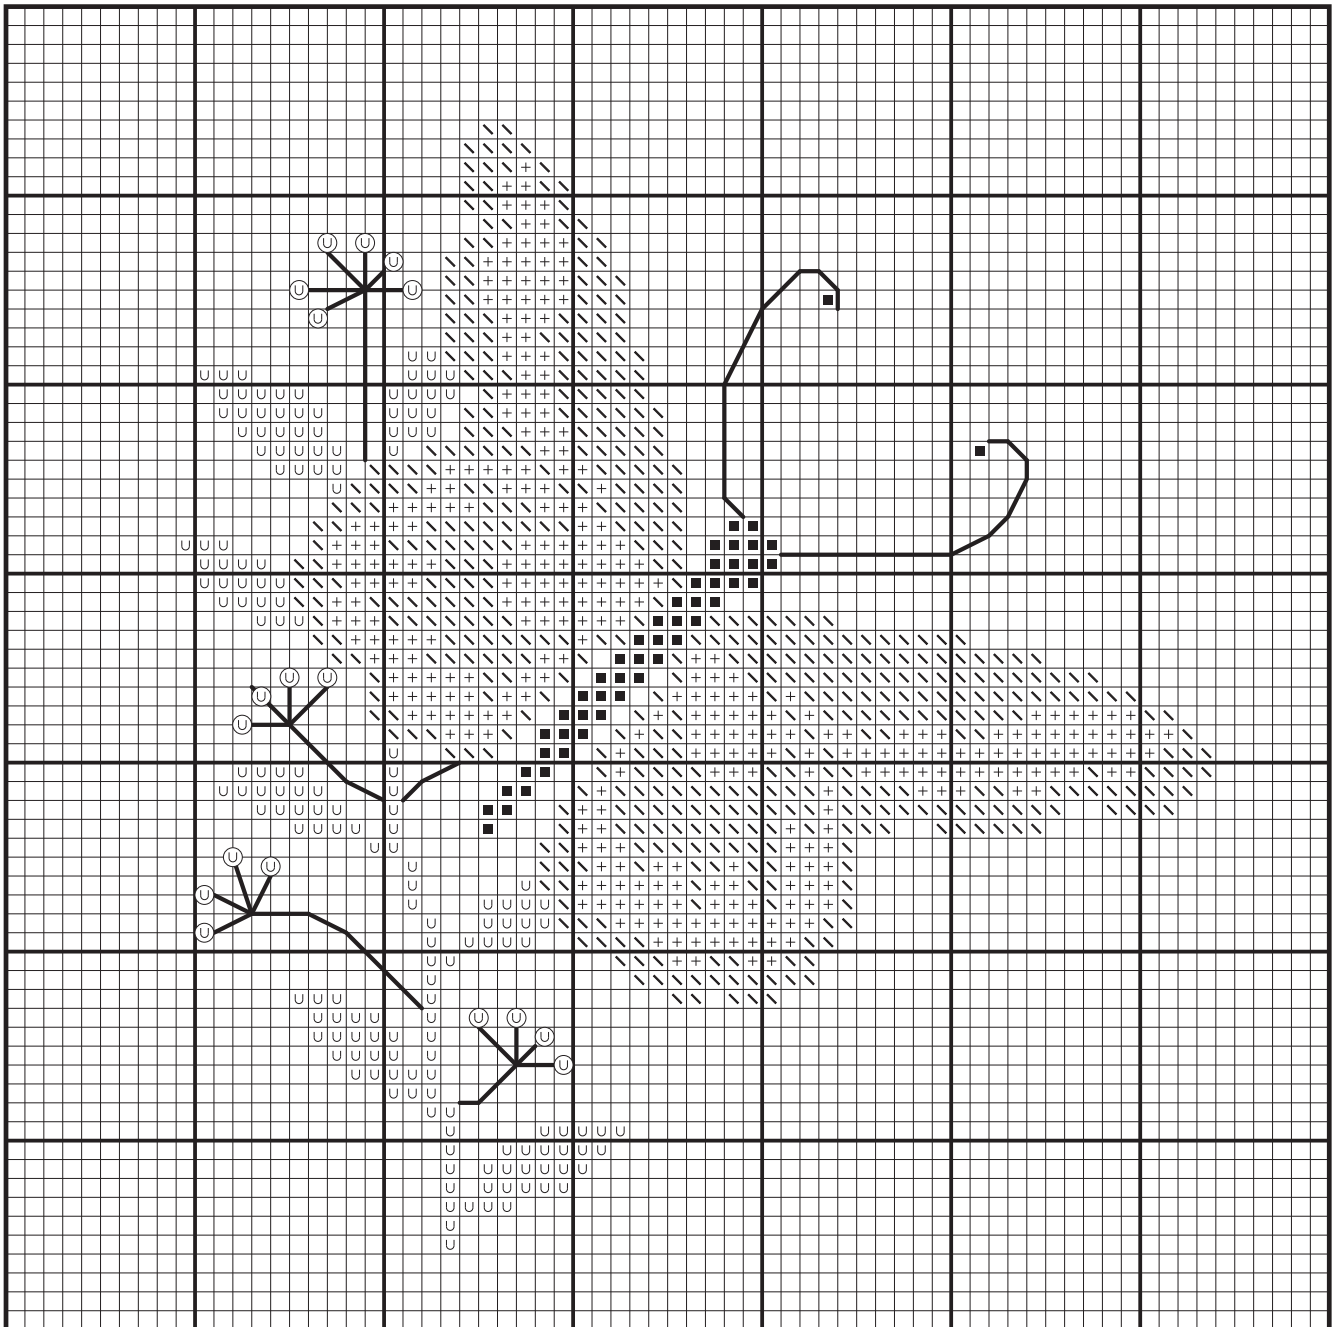

Butterfly Picture

Anchor

Materials Required

Anchor Multicolour Stranded Cotton, worked with 2 strands, one skein each #1318, 1352, 1385 and 1390

Size of motif

10 x 11 cm

Start in the middle of your canvas and follow the chart on page 2.

Anchor

++++ \ \ \ \ ■ ■ ■ ■ C C C C
 ++++ \ \ \ \ ■ ■ ■ ■ C C C C
 ++++ \ \ \ \ ■ ■ ■ ■ C C C C

1318 1385 1390 1352