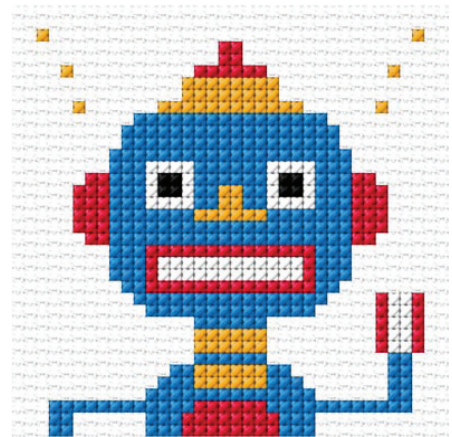

Robot

Difficulty Level

CANVAS
10 x 10cm 9# Aida

 **CROSS STITCH**  use 6 strands
in the needle

SHADE

	1
	46
	298
	403
	410

Anchor

© Wm. Briggs & Co Ltd. 2011