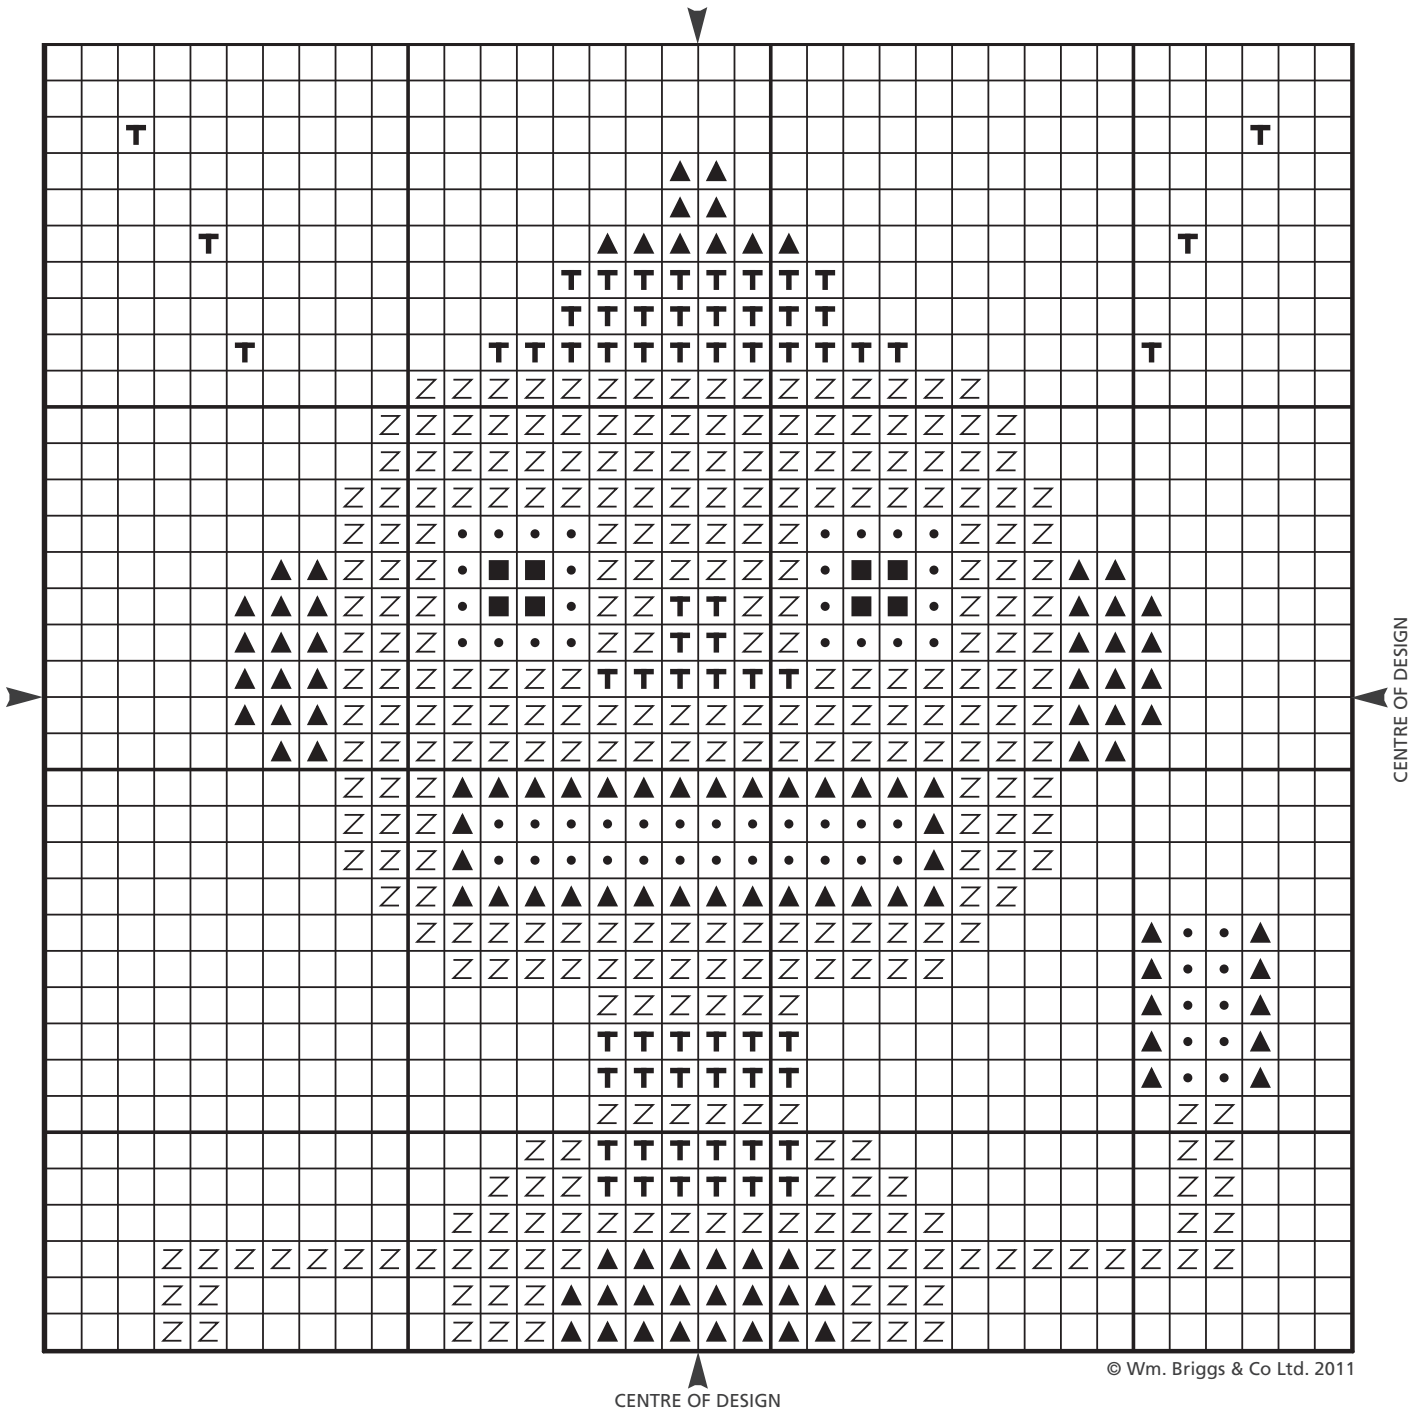

Robot

Difficulty Level

CANVAS
10 x 10cm 9# Aida

 **CROSS STITCH**  use 6 strands
in the needle

SHADE

	1
	46
	298
	403
	410

Anchor

© Wm. Briggs & Co Ltd. 2011