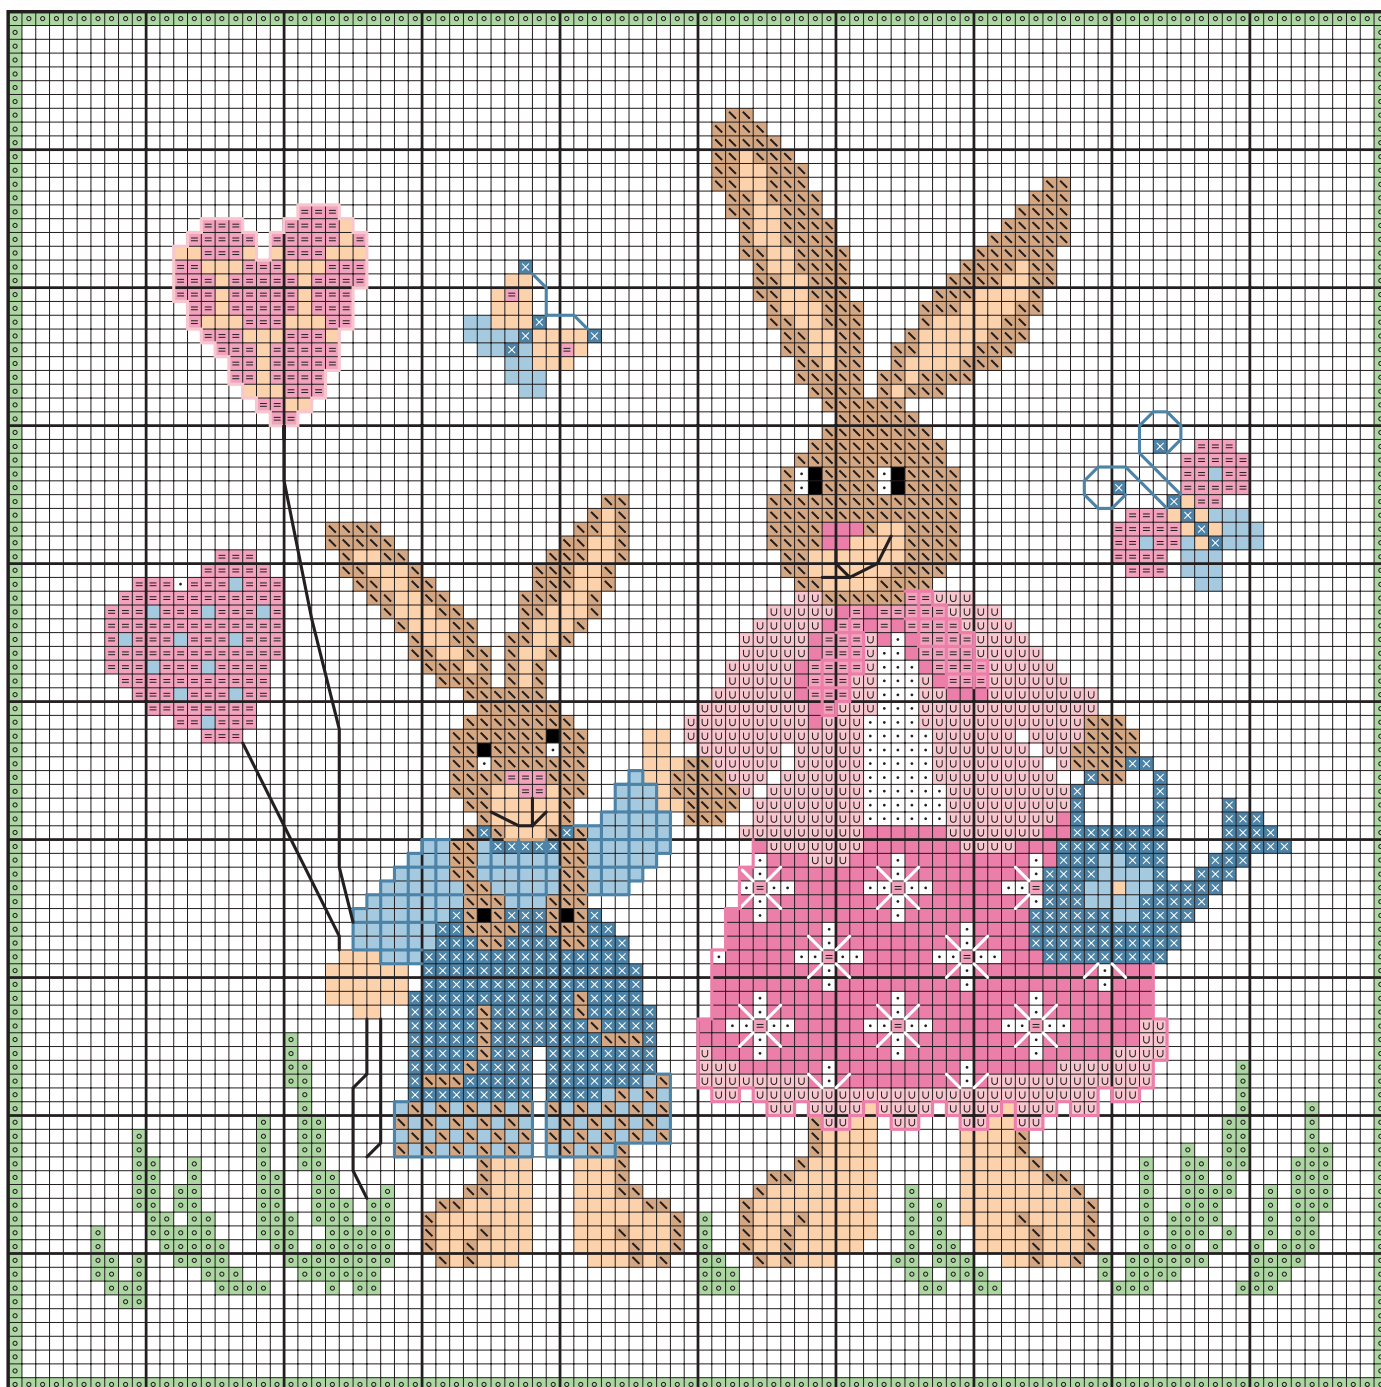

crafts : needlecrafts : bunny with child picture

Designed for Coats Crafts UK

Anchor

									
1	366	362	23	50	57	117	147	1043	403