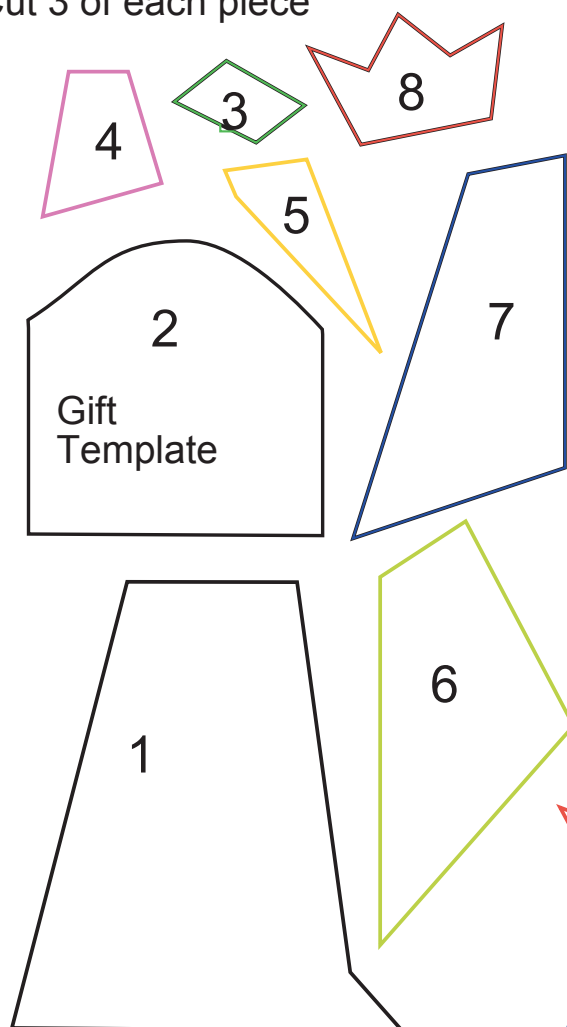

crafts : patchwork & quilting : advent calendar

Designed by Sally McCollin for Coats Crafts UK (page 1 of 3)

Templates for Buildings and Roofs

crafts : patchwork & quilting : advent calendar

Designed by Sally McCollin for Coats Crafts UK (page 2 of 3)

King Templates Cut 3 of each piece

Construct in this order:

- 1 = Lower tunic
- 2 = Gift
- 3 = Hand
- 4 = Face
- 5 = Beard
- 6 = Sleeve
- 7 = Headwear
- 8 = Crown

Star Templates

crafts : patchwork & quilting : advent calendar