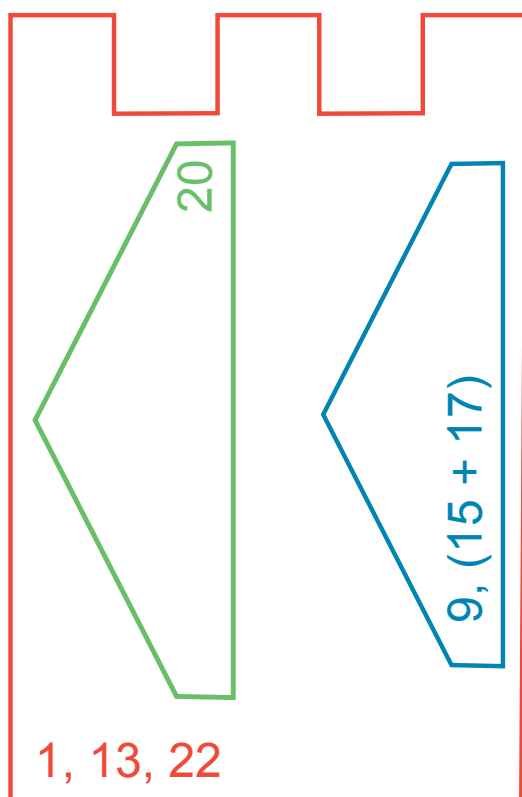

crafts : patchwork & quilting : advent calendar

Designed by Sally McCollin for Coats Crafts UK (page 1 of 3)

Templates for Buildings and Roofs

crafts : patchwork & quilting : advent calendar

Designed by Sally McCollin for Coats Crafts UK (page 2 of 3)

King Templates Cut 3 of each piece

Construct in this order:

- 1 = Lower tunic
- 2 = Gift
- 3 = Hand
- 4 = Face
- 5 = Beard
- 6 = Sleeve
- 7 = Headwear
- 8 = Crown

Star Templates

crafts : patchwork & quilting : advent calendar