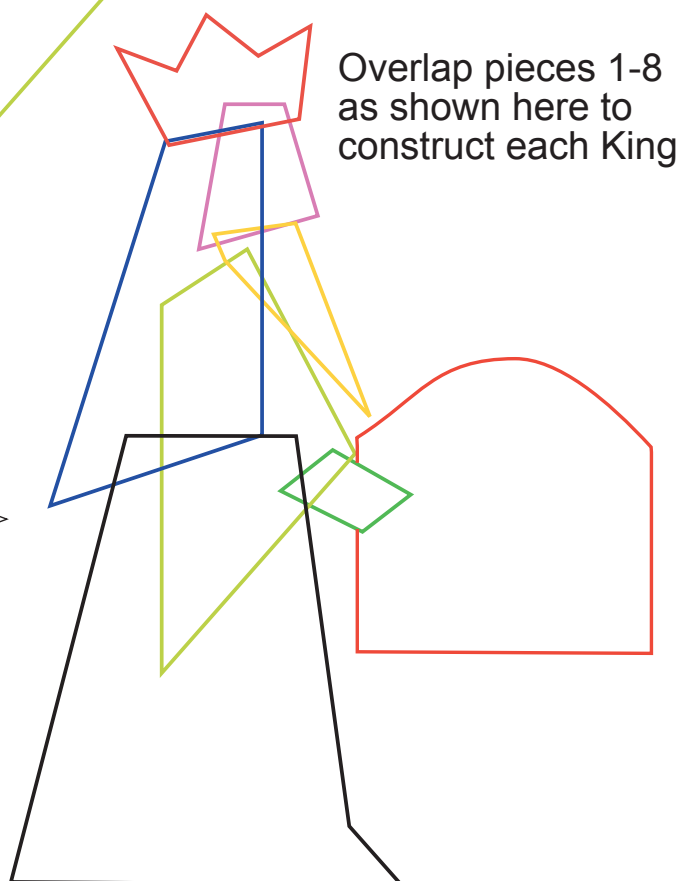

crafts : patchwork & quilting : advent calendar

Designed by Sally McCollin for Coats Crafts UK (page 1 of 3)

Templates for Buildings and Roofs

crafts : patchwork & quilting : advent calendar

Designed by Sally McCollin for Coats Crafts UK (page 2 of 3)

King Templates Cut 3 of each piece

Construct in this order:

- 1 = Lower tunic
- 2 = Gift
- 3 = Hand
- 4 = Face
- 5 = Beard
- 6 = Sleeve
- 7 = Headwear
- 8 = Crown

Star Templates

crafts : patchwork & quilting : advent calendar