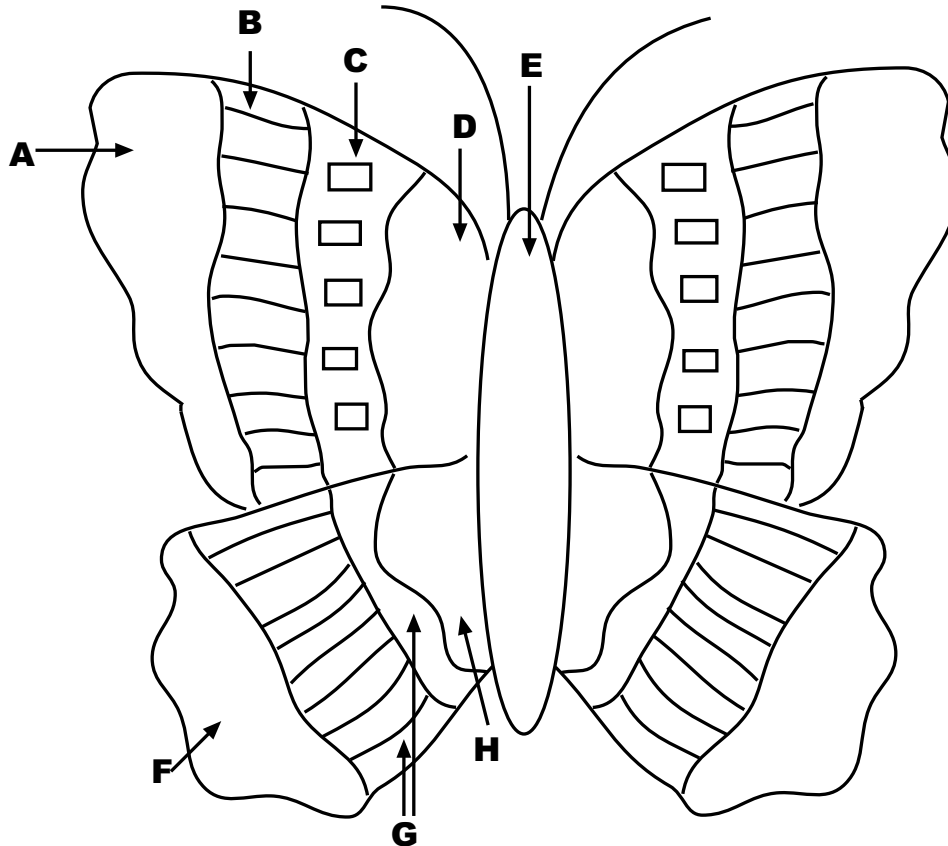

## Diagram

## TRACE ONTO AQUATICS ROMEO

### Key To Diagram

- A** - Anchor Alcazar Colour Twist Purple 782
- B** - Anchor Alcazar Terracotta 210
- C** - Anchor Alcazar Purple 1082
- D** - Anchor Alcazar Blue 1015
- E** - Anchor Alcazar Brown 31
- F** - Anchor Alcazar Colour Twist Yellow 761
- G** - Anchor Alcazar Turquoise 613
- H** - Anchor Alcazar Terracotta 210