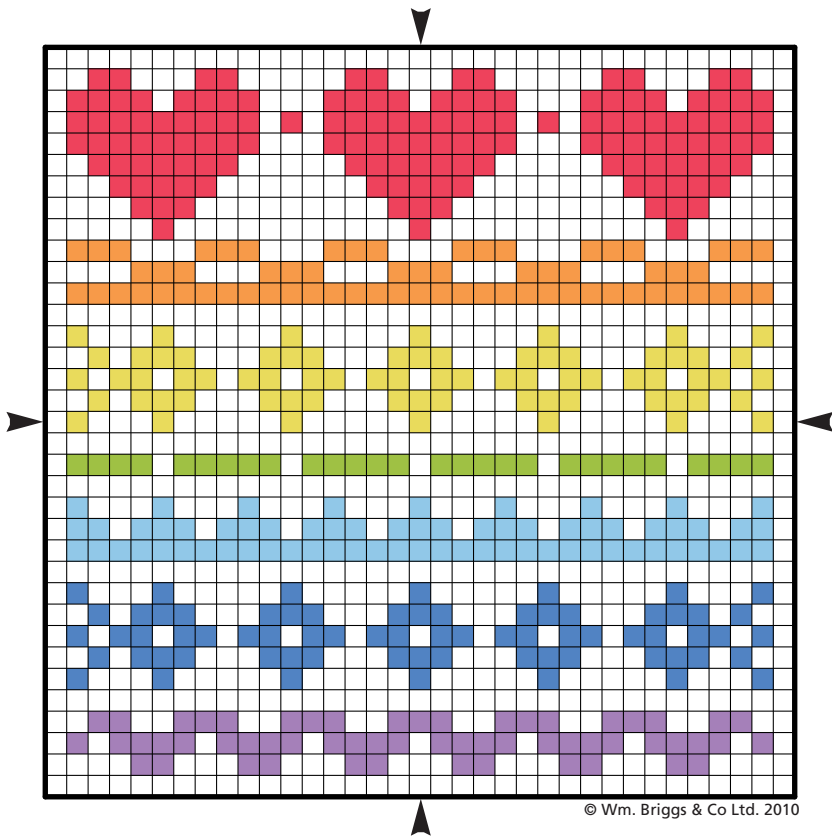

Anchor 1st Kit

You will need
Anchor Soft Cotton

Shade	Mtrs
46	1
97	0.5
129	0.5
147	0.5
255	0.5
290	0.5
314	0.5

■ = ✕

■ = ✕

■ = ✕

■ = ✕

■ = ✕